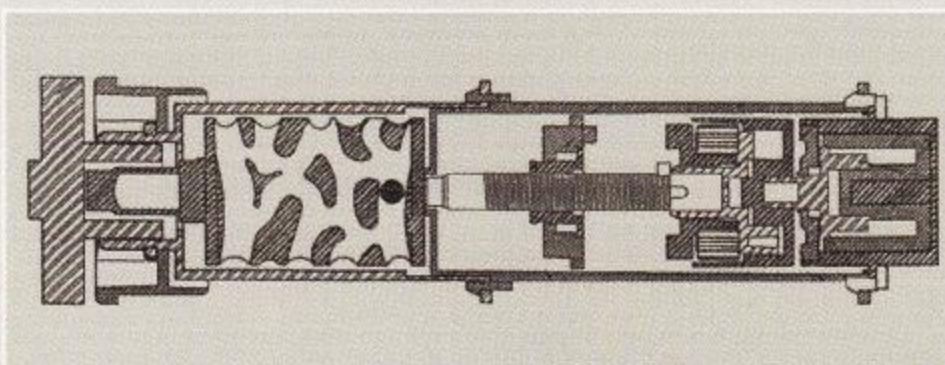

# Manual Screens

- Easy installation to wall or ceiling
- High quality fabric
- Precise locking system
- Fixed position system
- Screen Surface
  - Matt White
  - Grey Matt
- Sizes Available
  - 60" - 150"

## LOCKING MECHANISM

Manual screens are available in 2 different systems.

a) Precise Locking Mechanism

b) Manual-Auto Deviation System

39 x 70" Manual Screen