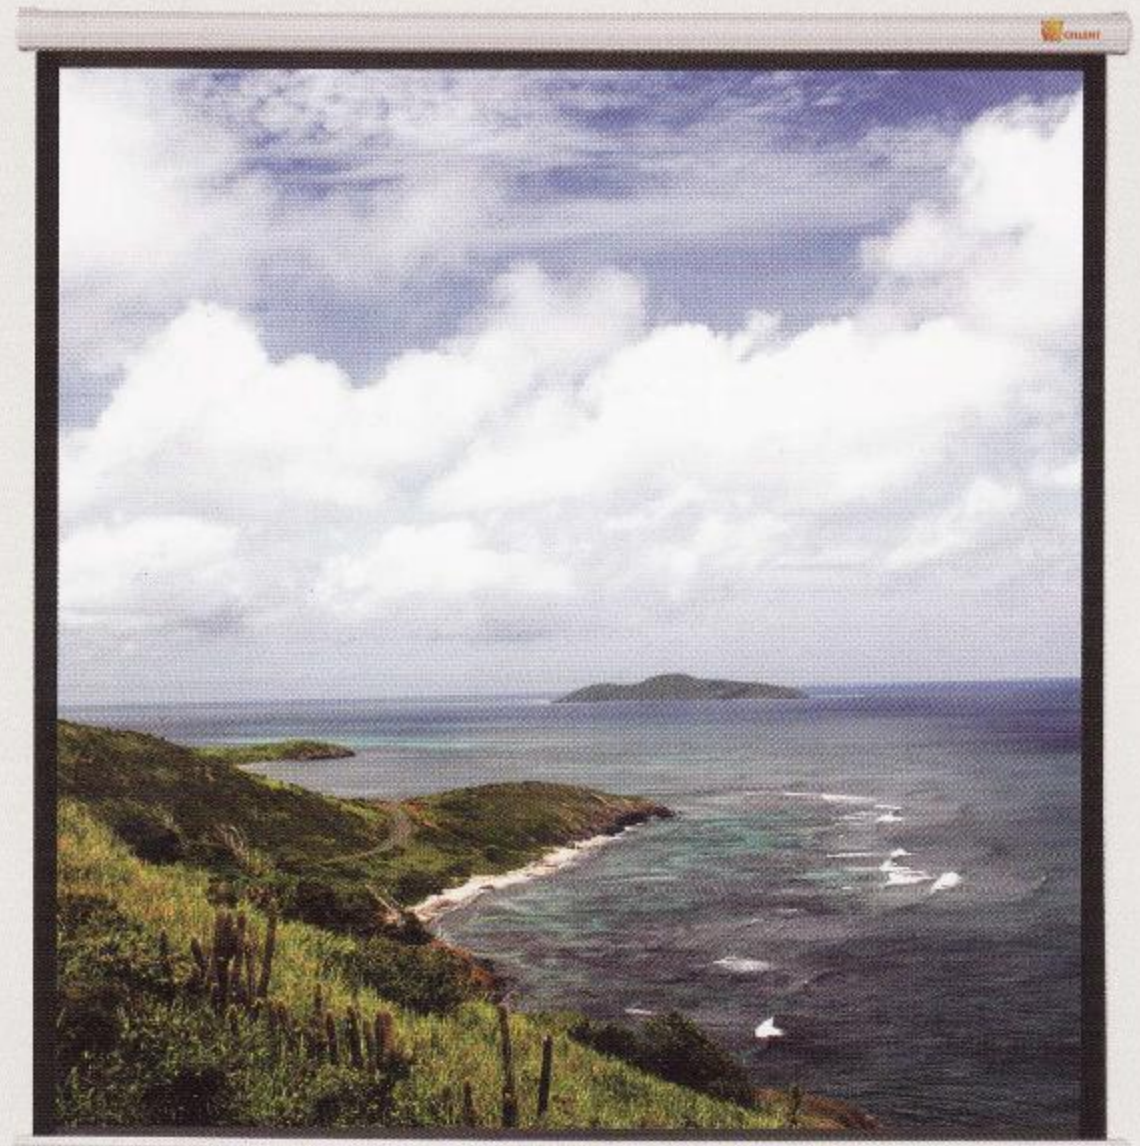

# Manual Screens

- Easy installation to wall or ceiling
- High quality fabric
- Precise locking system
- Fixed position system
- Screen Surface
  - Matt White
  - Grey Matt
- Sizes Available
  - 60" - 150"

## LOCKING MECHANISM

Manual screens are available in 2 different systems.

a) Precise Locking Mechanism

b) Manual-Auto Deviation System

39 x 70" Manual Screen