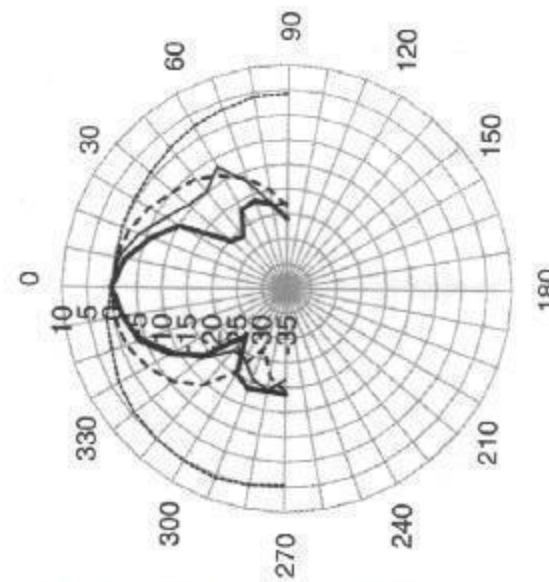

Frequency Response

Polar Pattern Diagram

Ceiling speaker model : 801ST

- # 2-way speaker flush mount design
- # Frequency Response : 35Hz ~ 18 KHz
- # Nominal Impedance : 8 ohm
- # Maximum Power Input : 150watts
- # Finish : White colour c/w grill
- # Sound Pressure Level : 98dB SPL
- # Woofer Dimension : 8 inch Diameter
- # Tweeter Dimension : 1 inch Diameter
- # Nett Dimension: 14.3 X 10.2 X 3.5 inch
- # Gross Weight : 0.8Kg