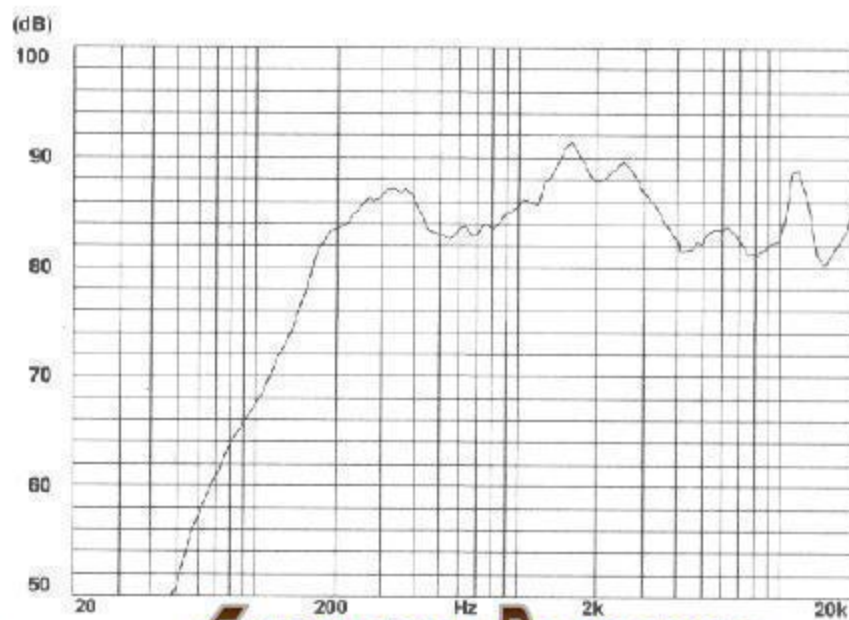

Frequency Response

Polar Pattern Diagram

Ceiling speaker model : 801ST

- # 2-way speaker flush mount design
- # Frequency Response : 35Hz ~ 18 KHz
- # Nominal Impedance : 8 ohm
- # Maximum Power Input : 150watts
- # Finish : White colour c/w grill
- # Sound Pressure Level : 98dB SPL
- # Woofer Dimension : 8 inch Diameter
- # Tweeter Dimension : 1 inch Diameter
- # Nett Dimension: 14.3 X 10.2 X 3.5 inch
- # Gross Weight : 0.8Kg